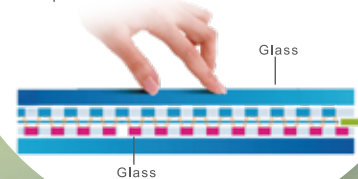

Customize

Various kinds of customization

Our professional engineers support customers to meet the demands of various customizations such as panel sizes, FPC specifications, adding printed covering glass, surface finishing, and round chamfering.

01

Glass/Glass Structure

Touch screen with Glass/Glass structure is ideal for industrial applications. This structure has high durability against physical impact and UV compared with film structure.

03

Less-visible Electrode Patterning

DUS-A touch screens suppress visibility of electrode patterning so that they realize beautiful appearance even with low brightness display.

04

Wide Variety of Sizes

Wide variety of standard models from 7 to 32inch. Standard lineup with cover glass, DUS-LA series is also available.